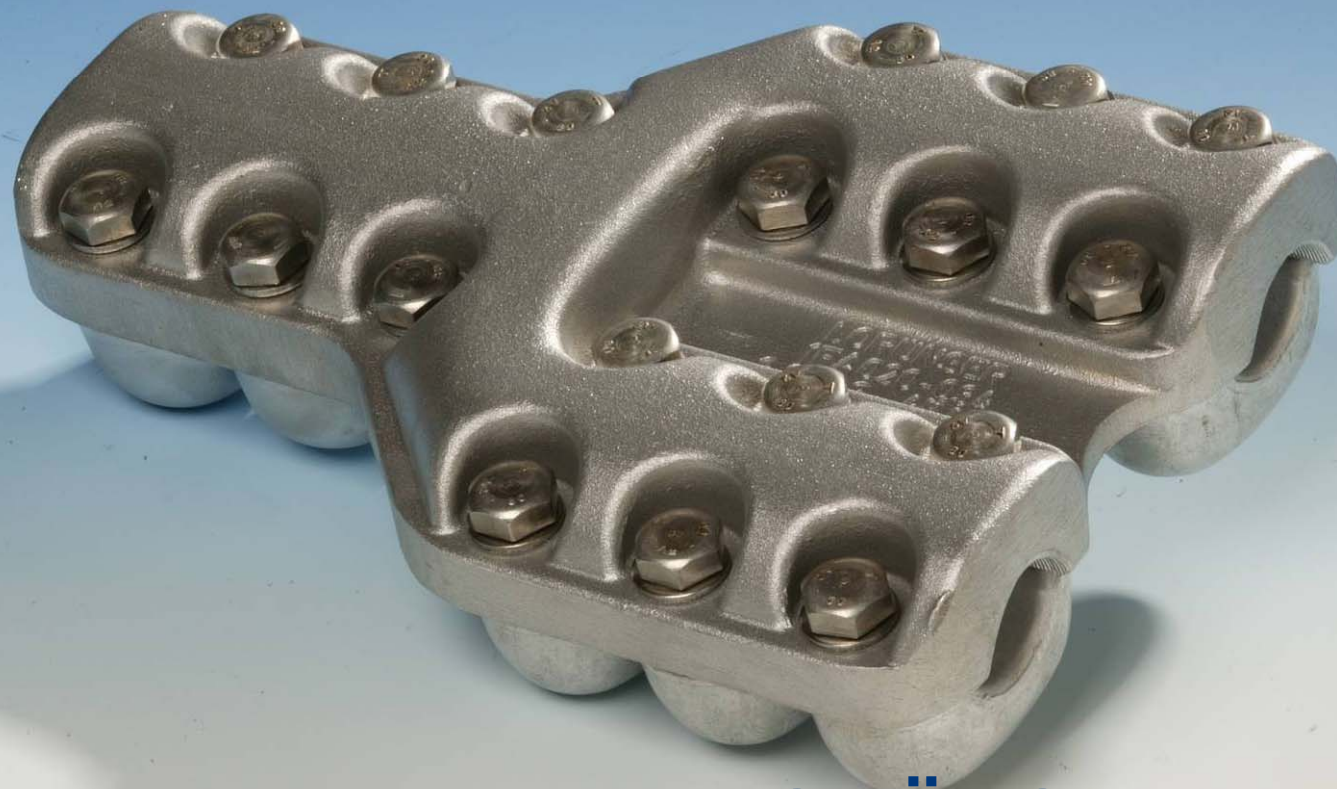

Bundle Connectors $\leq 245\text{kV}$

LORÜNSER Austria

Your partner for Substation-Accessories